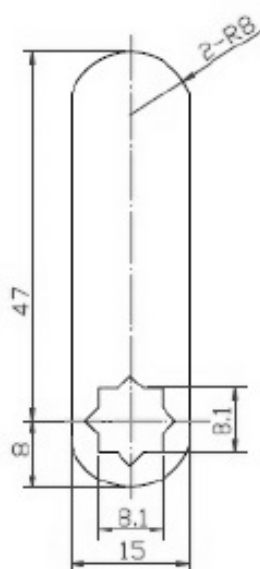

# PRODUCT SHEET

**Description:**

Cam No. 75 For 1900 Series, Straight 47mm C/E

**Item number:**

14.04.375-0

Units	Box	Carton	HS Code	Barcode
Pcs.	1	500	8301600090	 5704866041478

t=2.0mm

75